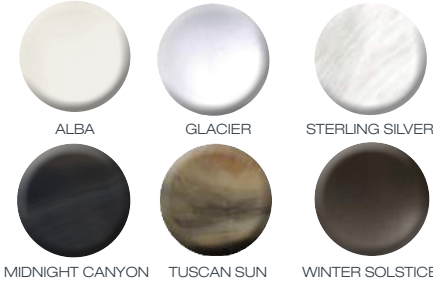

INTERIOR ACRYLIC COLOR CHOICES