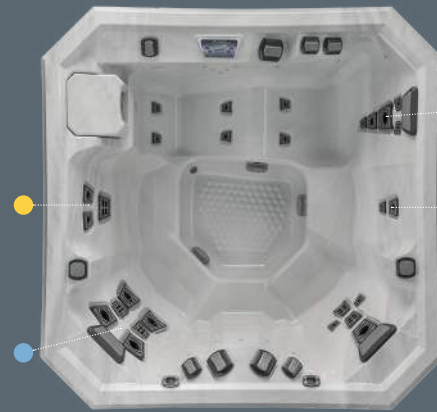

Not to be forgotten is foot reflexology, the belief that reflex points in the feet correspond to different body organs and systems, and that pressing them creates real health benefits. Vector21 hot tubs feature reflexology footwells, and some models also feature a colossal Whitewater-4™ jet in the footwell. The massive flow volume of this revolutionary jet design is a great foot-massage feature.

*Specialized Massage Therapy Seats may vary from model to model

2 CONSTANTCLEAN™ & SMARTCLEAN™

ConstantClean includes Vortex filtration that pulls debris from both the surface and bottom of the hot tub and SmartClean technology that automatically schedules a cleanup cycle after the hot tub is used. ConstantClean+ includes an optional ozonator to oxidize bacteria and contaminants, plus an optional in-line system that feeds minerals and sanitizes on an automatic basis. This comprehensive management of water care results in less chemical use, longer periods between draining and filling and crystal clean water.

V65L: 3 PERSON HOT TUB

Specialized Seats: ● Deep-Tissue ● Relaxation ● Swedish

The V65L is your personal vacation at home. Its compact size fits tight spaces, and can be located anywhere thanks to 120 Volt plug-and-play convenience. 22 Jetpods soothe weary muscles, a comfortable Commander's Lounge lets you really chill out, plus a cooldown seat is the perfect perch. Just add friends for serious fun!