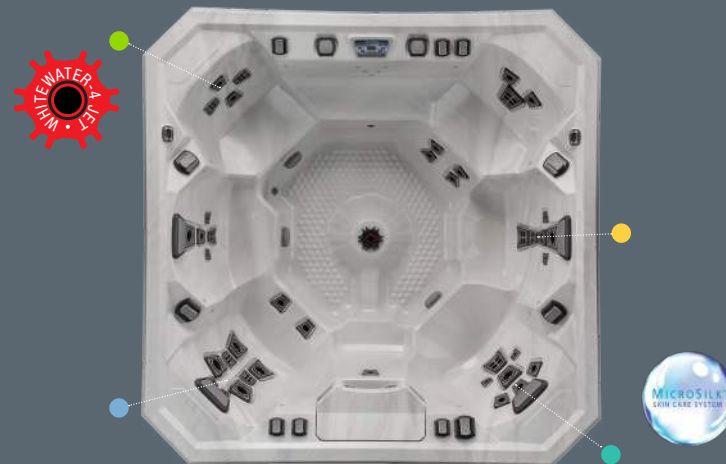

V94: 7 PERSON HOT TUB

Specialized Seats: ● Deep-Tissue ● Relaxation ● Shiatsu ● Swedish

The V94 is a virtual giant, providing all the room you need, including two bonus steps. The Whitewater-4 jet delivers a volcanic eruption of exhilarating therapy. Add two dual-speed pumps, the V-O-L-T system and 40 Jetpods, and you have one dynamic hot tub engineered for a crowd!

	US/CA 60Hz	INTL 50Hz
SIZE	94 X 94 X 36 in	239 X 239 X 91 cm
THERAPY SEATS	7	7
JETS	41	41
V³ CONTROLS	5	5
PUMPS	Two 2-SPEED	Two 2-SPEED
FLOW RATE	320 GPM	1211 GPM
ELECTRICAL	240V 30 OR 50A	230V 32A*
WATER CAPACITY	400 Gal	1514 L
WEIGHT DRY/FULL	840/4176 lb	381/1894 kg