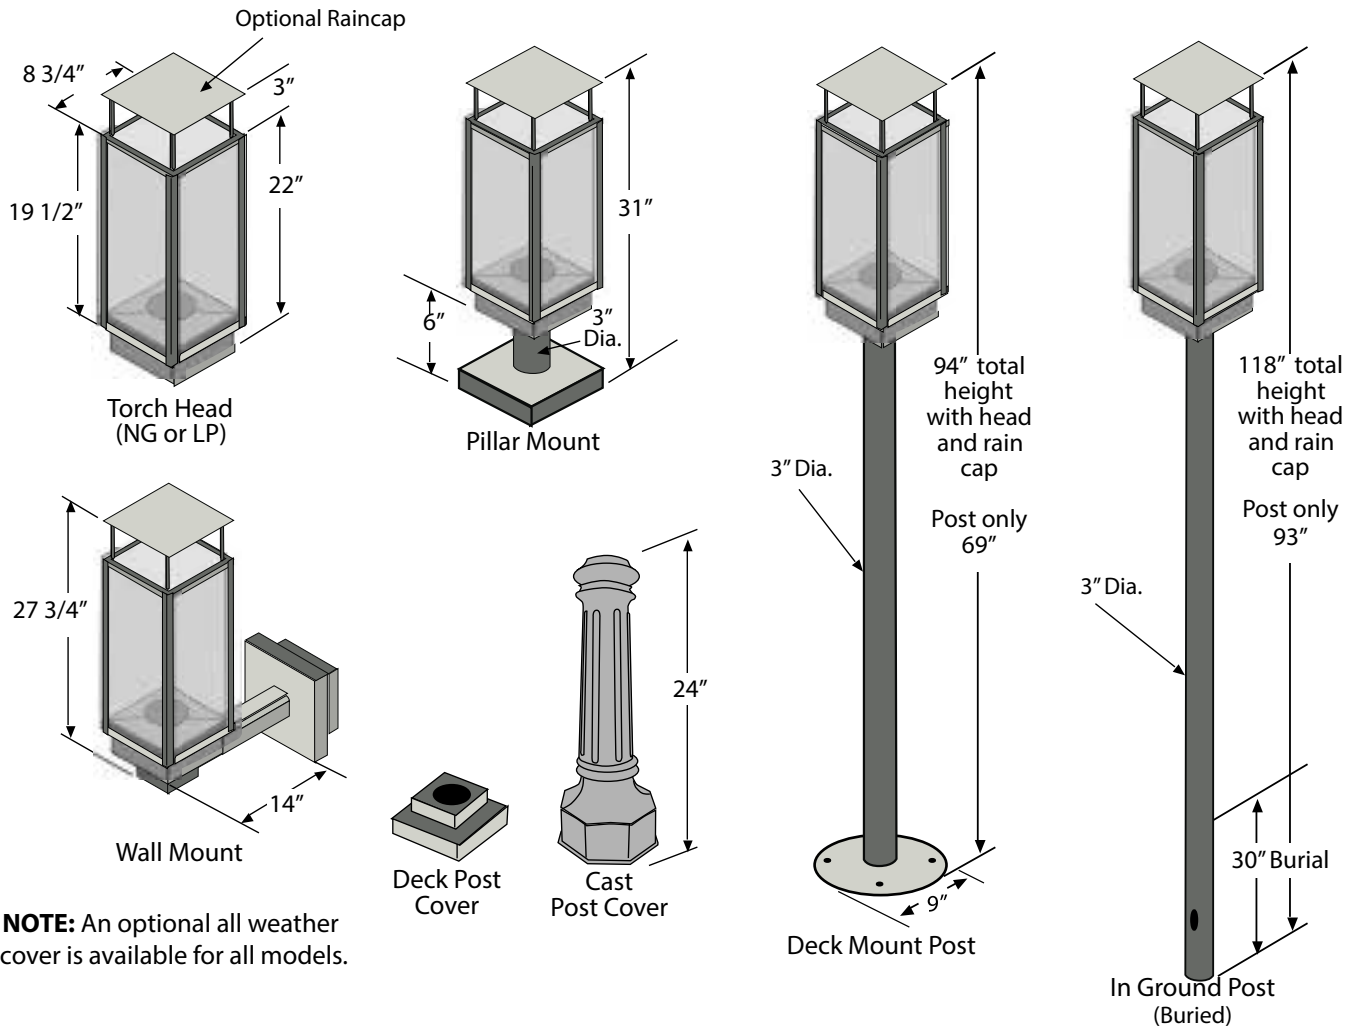

THE AWARD WINNING
TEMPEST TORCH™
Gas Lamps By Travis Industries

NOTE: An optional all weather cover is available for all models.

Minimum Clearances To Combustibles

Floor: 2.5" combustible floor to bottom (base) of torch

Walls: 8" measured from glass surface

Ceiling: 26" measured from the torch top (glass frame) with or without the raincap. (Refer to the Owner's Manual for further details)

Gas Rating	NG	LP
Input Rating	20,000 High	20,000 High
(Btu/hr)	14,000 Low	17,000 Low

Testing

Applicable portions of ANSI Z21.42a-2004 "Illuminating Appliances"; CAN 1-2.15, CSA 4.96 U.S. (3rd Ed) "Outdoor Gas Fireplace", and AGA 8-96, "Requirement for Gas-Fired Decorative Illuminating Appliances for Outdoor Installation."

FOR YOUR SAFETY:

Do not store or use gasoline or other flammable vapors and liquids in the vicinity of this or any other appliance.

WARNING:

Improper installation, adjustment, alteration, service or maintenance can cause injury or property damage. Refer to the owner's information manual provided with this appliance. For assistance or additional information consult a qualified installer, service agency or the gas supplier.

TRAVIS INDUSTRIES
HOUSE OF FIRE

Mukilteo, WA 98275
www.tempesttorch.com