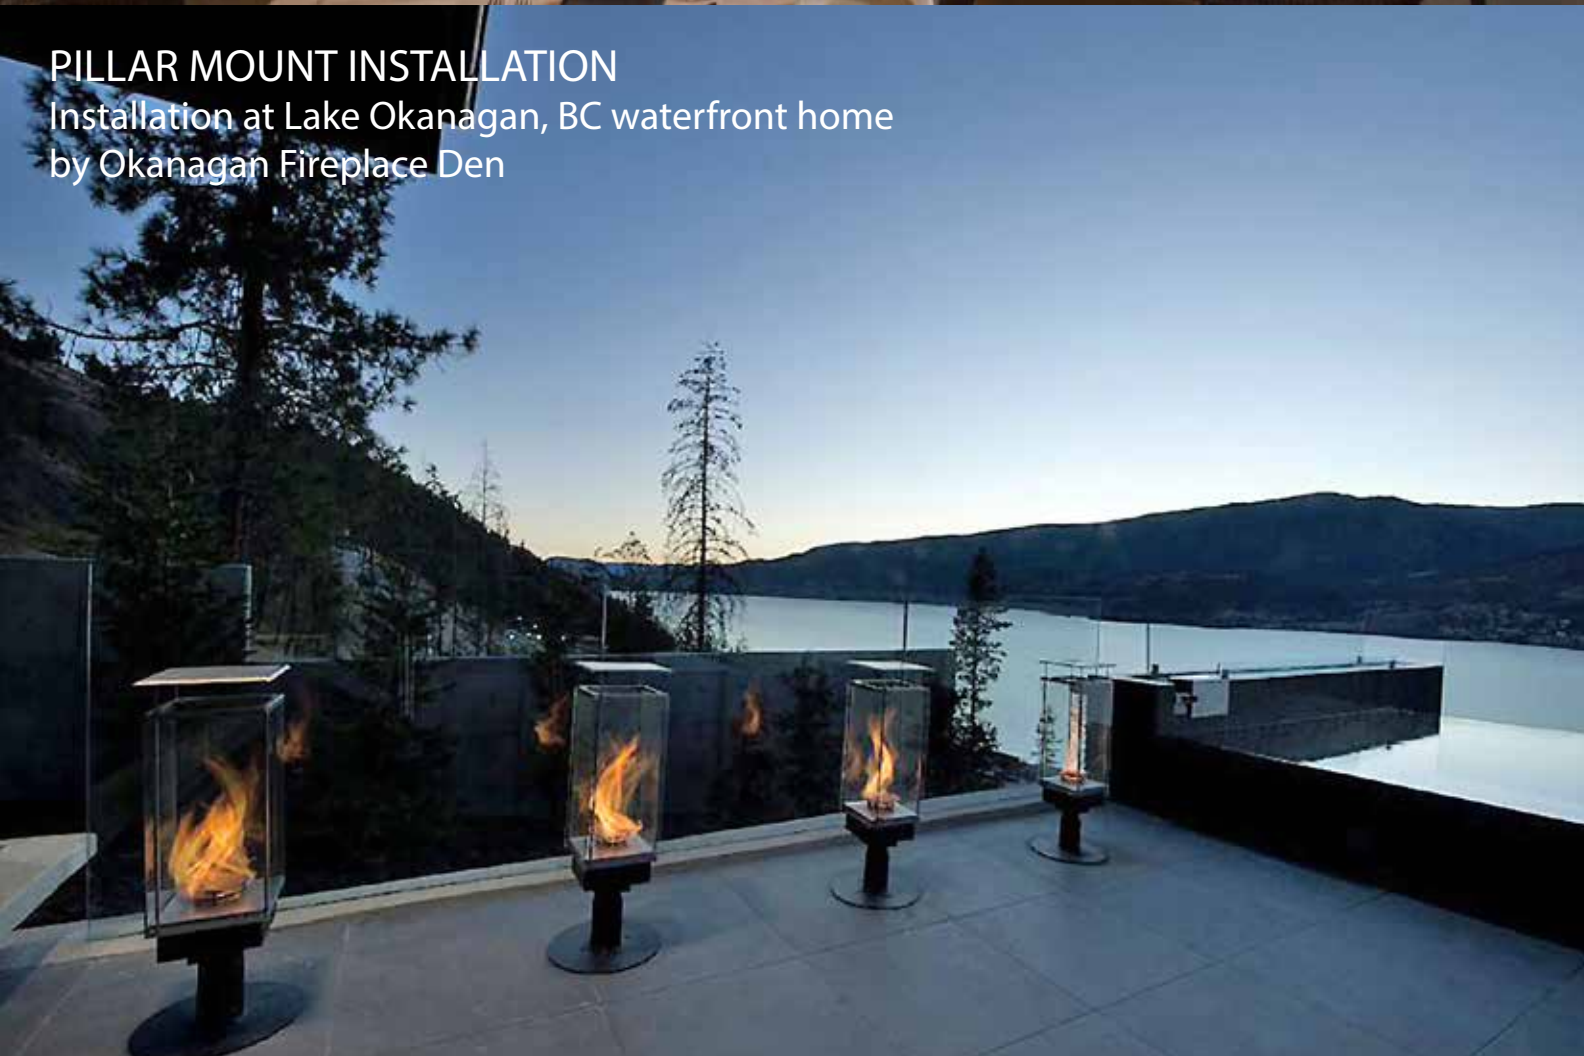

PILLAR MOUNT INSTALLATION

Installation at Lake Okanagan, BC waterfront home

by Okanagan Fireplace Den